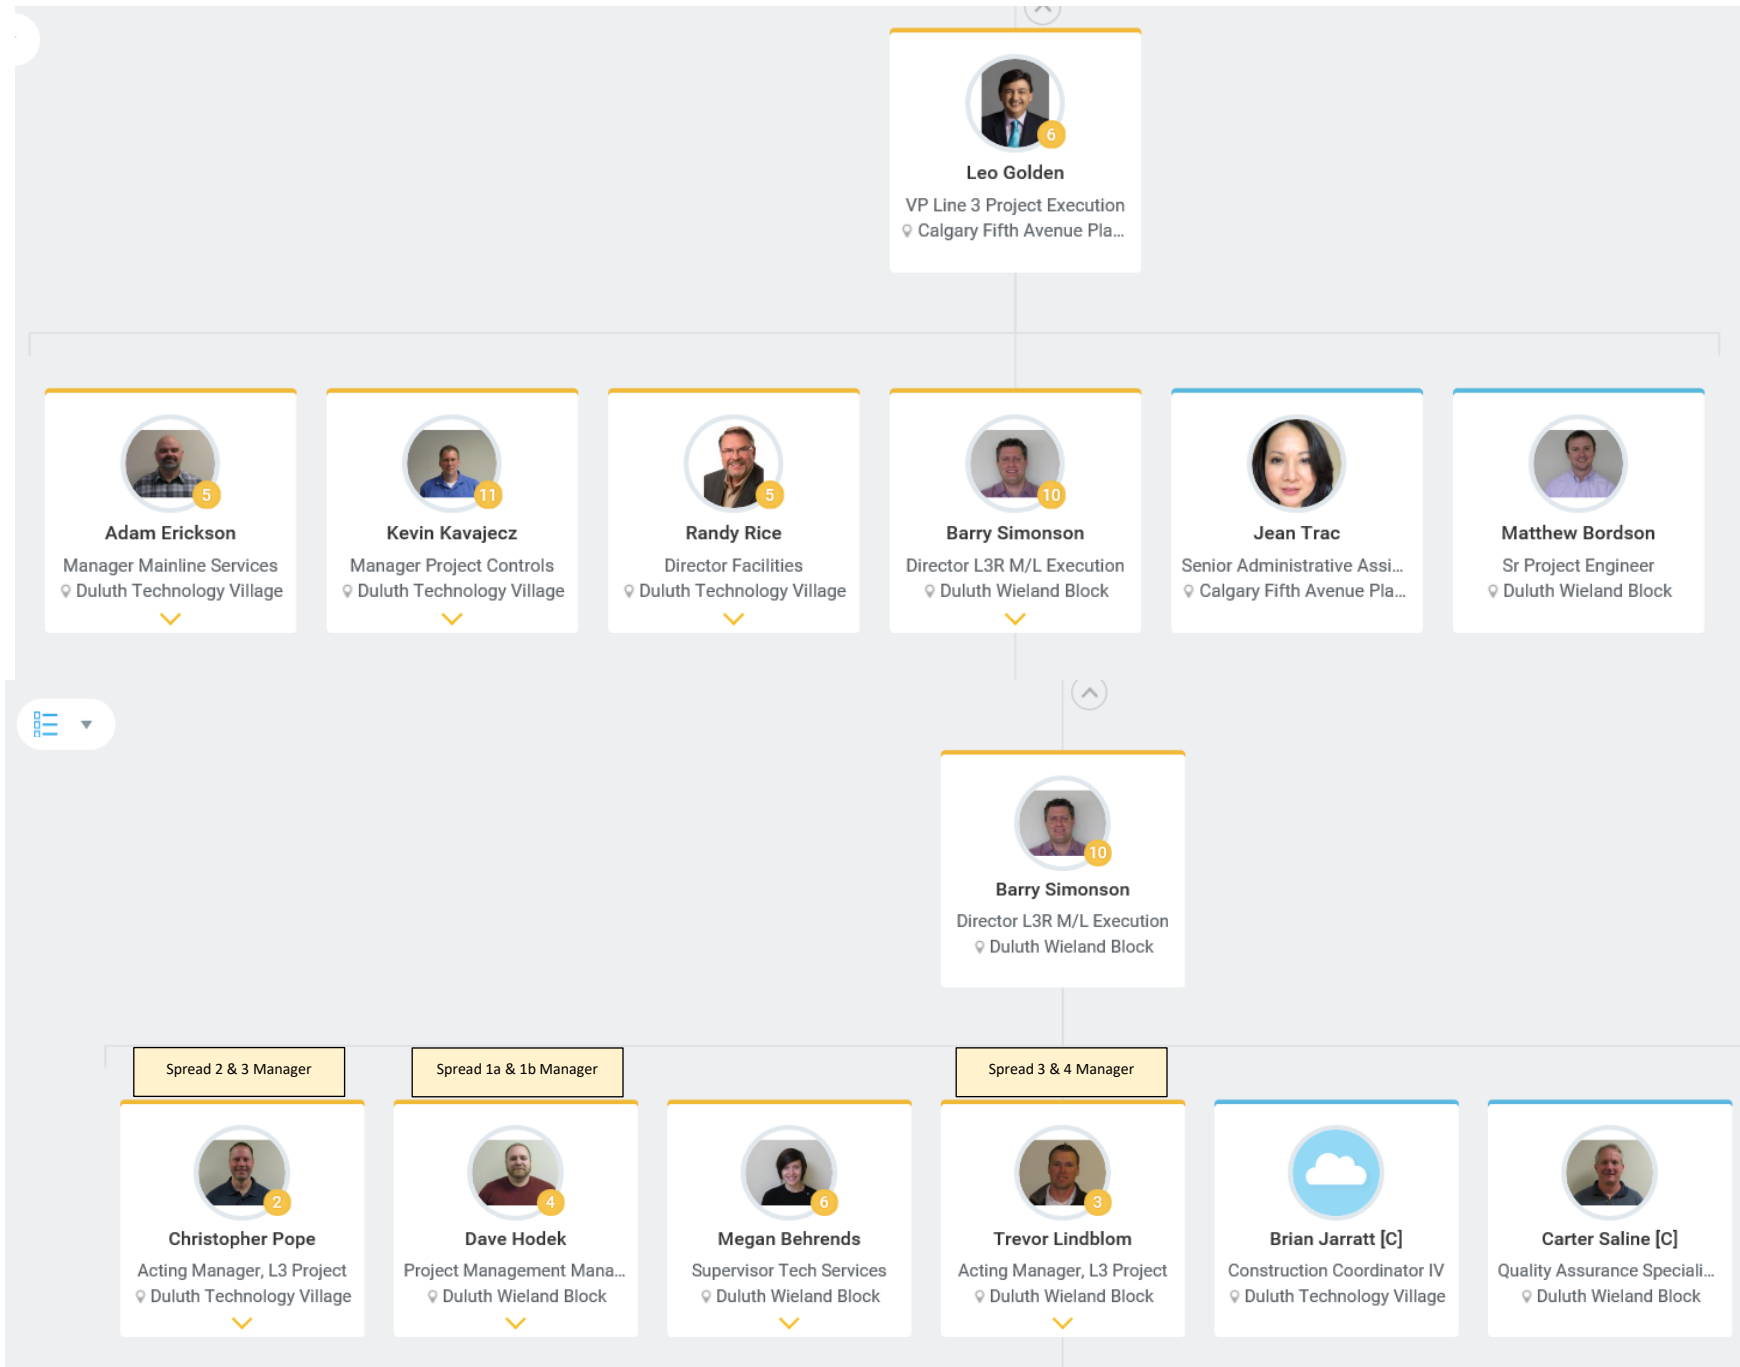

Mainline Construction

Mainline Construction

Trevor Lindblom

Acting Manager, L3 Project
📍 Duluth Wieland Block

Julia Grant [C]

Document Control Speciali...
📍 Duluth Technology Village

Kyle Boyat

Sr Advisor of Indigenous C...
📍 Duluth Wieland Block

Patrick Tobin

Construction Coordinator
📍 Duluth Wieland Block